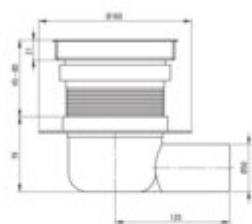

Point drain

Product code: KOS_N01D

EAN: 5907650880271

Color: nero

Warranty [years]: 2

Finish	nero
Length [mm]	130
Material	PP, stainless steel
Siphon flow [l/min]	48
Siphon included	yes
Siphon cleaned from the top	yes
Connection diameter [mm]	50