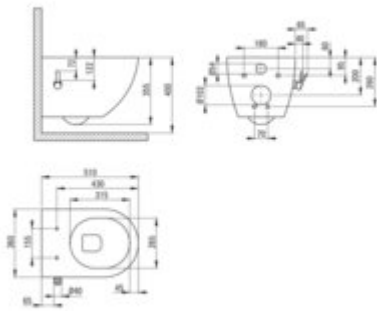

Product code: CBP_6WPW

EAN: 5908212098103

Color: white

Warranty [years]: 10

Toilet bowl

Finish	white
Material	ceramic
with bidet function	yes
Type	wall-mounted
Rim type	rimless
Hidden mountings	yes
Width [mm]	370
Length [mm]	513
Height [mm]	350
Mounting holes spacing / Axis [mm]	180
Toilet seat	included
Designed for installation with a mechanical concealed frame with a 3/6 l drain valve setting	no
In the case of pneumatic racks, an additional orifice reducing the water flow is required	no
Mounting kit included	yes
Additional features	toilet seat included

Toilet seat

Finish	white
Material	duroplast
Width [mm]	364
Length [mm]	420
Height [mm]	18

Features:

- Hard and durable ceramics does not lose its properties with long use
- Antibacterial coating, preventing the growth of microorganisms
- Soft-close toilet seat included
- Mounting system with hidden fixings
- Hygienic certificate of the National Institute of Hygiene confirming the product's compliance
- Rimless bowl for easy cleaning and hygiene
- Dedicated cleaning agent, safe for cleaned surfaces