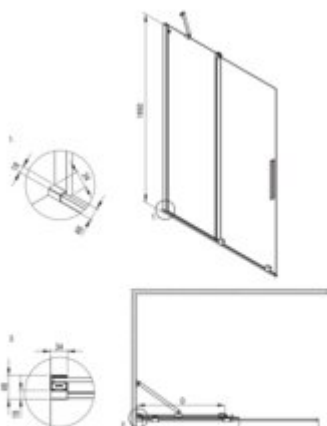

PRIZMA
Shower cabin, square

Product code: KPNCP08P08

EAN: 5907650899754

Color: brushed bronze

Warranty [years]: 5

Model	Type	A (mm)	B (mm)	C (mm)	D (mm)
WTJ K388	800x1950	790-800	310	620	570
WTJ K388	900x1950	880-900	360	670	620
WTJ K326	1200x1950	1180-1200	410	720	670
WTJ K326	1200x1950	1180-1200	510	820	670
WTJ K348	1400x1950	1380-1400	510	720	670

Showe cabin

Finish	brushed bronze
Width [mm]	800
Height [mm]	1950
Glass finish	transparent
Glass thickness [mm]	6
Active cover	yes
Side dimension [mm]	800
Railings	short to perpendicular wall/long to parallel wall
Reversible doors	yes
Installation without shower tray possible	yes
Possibility to install a railing to a perpendicular wall	yes