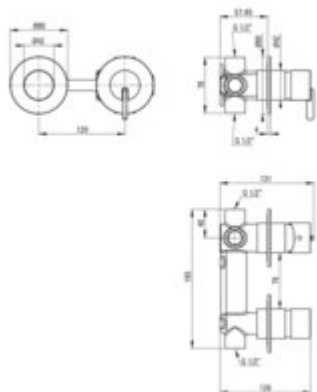

SILIA

Shower mixer

Product code: BQS_046P

EAN: 5907650863595

Color: chrome

Warranty [years]: 7

Mixer

Finish	chrome
Material	brass
Mixer type	single-handle, mixer
Installation method	concealed
Flow class [l/min]	S - 15.1-19.8 l/min
Acoustic group [dB]	I (x ≤ 20)

Mixer cartridge

Ceramic cartridge size	35 mm
------------------------	-------

Function switch

Switch type	click mechanical
-------------	------------------

Features:

- Deante Design Studio Collection
- Only the best materials, the quality of which has been confirmed by laboratory tests
- Noble form and timeless simplicity
- Ceramic mechanical Click type function switch
- Cleaning agent for fixtures in all colors available
- Flush-mounted installation ensures the aesthetics of the bathroom