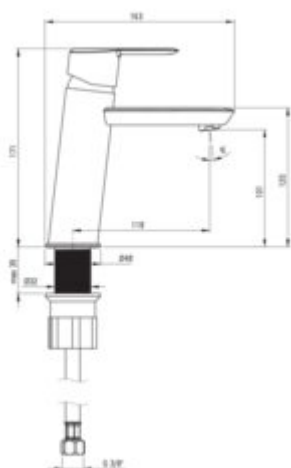

ARNIKA

Washbasin tap

Product code: BQA_R20M

EAN: 5907650833291

Color: brushed gold

Warranty [years]: 7

Mixer

Finish	brushed gold
Material	brass
Mixer type	single-handle, mixer
Installation method	standing
Total mixer height [mm]	171
Flow class [l/min]	Z - 4-9 l/min
Acoustic group [dB]	I (x <= 20)

Mixer cartridge

Ceramic cartridge size	35 mm
------------------------	-------

Spout

Spout type	still
Mixer spout range [mm]	118
Material	brass

Aerator

Aerator type	silicone
--------------	----------

Connecting hose

Length [mm]	450
Installation thread	3/8"
Connection thread	M10

Features:

- Design full of beauty and harmony
- The variety of colours gives many arrangement possibilities
- Innovative and easy to maintain brushed gold coating
- The mixer body is made of the highest quality brass
- The mixer is equipped with a stream aerator
- 45 cm connection hoses included
- Z flow class (4-9 l/min) allowing for water consumption reduction
- Silicone aerator for easy limescale removal
- we recommend buying a universal plug in the color of the mixer
- Only the best materials, the quality of which has been confirmed by laboratory tests
- Cleaning agent for fixtures in all colors available
- Coating applied using the PVD method
- Deante Design Studio Collection