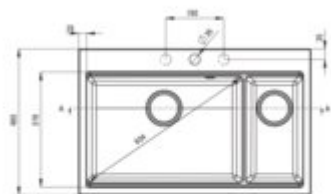

ADEL
Granite sink, 1.5-bowl

Product code: ZLM_G503

EAN: 5907650833635

Color: metallic graphite

Warranty [years]: 18

Sink

Finish	metallic graphite
Surface type	matte
Material	granite
Installation method	inset
Number of bowls	1.5
Minimum cabinet width [mm]	800
Width [mm]	480
Length [mm]	760
Height [mm]	203
Bowl depth [mm]	190
Cut-out Length [mm]	740
Cut-out Width [mm]	460
Equipped with accessories	yes
Drain diameter	3.5"
Number of pre-drilled holes	3

Sink waste kit

Finish	steel
Plug type	automatic, manual
Low siphon/ Space saver	yes
possibility to connect a dishwasher/ washing machine	yes