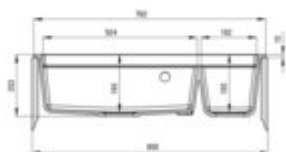

ADEL
Granite sink, 1.5-bowl

Product code: ZLM_G503

EAN: 5907650833635

Color: metallic graphite

Warranty [years]: 18

Sink

Finish	metallic graphite
Surface type	matte
Material	granite
Installation method	inset
Number of bowls	1.5
Minimum cabinet width [mm]	800
Width [mm]	480
Length [mm]	760
Height [mm]	203
Bowl depth [mm]	190
Cut-out Length [mm]	740
Cut-out Width [mm]	460
Equipped with accessories	yes
Drain diameter	3.5"
Number of pre-drilled holes	3

Sink waste kit

Finish	steel
Plug type	automatic, manual
Low siphon/ Space saver	yes
possibility to connect a dishwasher/ washing machine	yes