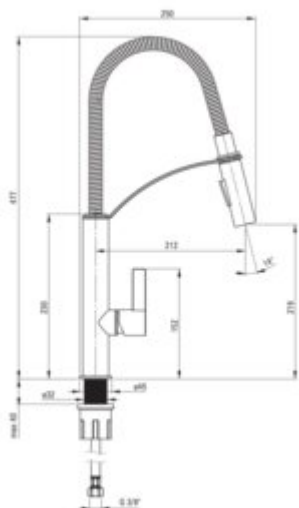

GERBERA Kitchen tap

Product code: BGB_072M

EAN: 5908212081938

Color: chrome

Warranty [years]: 7

Mixer

Finish	chrome
Material	brass
Mixer type	single-handle, mixer
Installation method	standing
Total mixer height [mm]	477
Flow class [l/min]	Z - 4-9 l/min
Acoustic group [dB]	I (x <= 20)

Mixer cartridge

Ceramic cartridge size	25 mm
------------------------	-------

Spout

Spout type	swivel, elastic
Mixer spout range [mm]	212
Material	stainless steel

Aerator

Aerator type	honeycomb
Aerator size	M18

Connecting hose

Length [mm]	450
Installation thread	3/8"
Connection thread	M8

Hand shower

Number of functions	2
---------------------	---

Features:

- The mixer body is made of the highest quality brass
- The mixer is equipped with a stream aerator
- 2-function hand shower (rain and air stream)
- The mounting sleeve facilitates the installation of the mixer
- 45 cm connection hoses included
- Z flow class (4-9 l/min) allowing for water consumption reduction
- The flexible spout facilitates everyday kitchen work
- 2-function spout
- Only the best materials, the quality of which has been confirmed by laboratory tests
- Cleaning agent for fixtures in all colors available