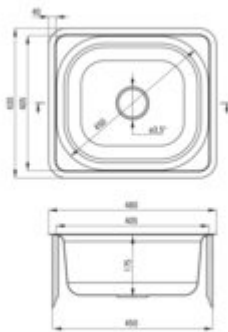

**DOPPIO**  
Steel sink, 1-bowl

**Product code:** ZEN\_0103  
**EAN:** 5908212042540  
**Color:** satin  
**Warranty [years]:** 2

**Sink**

Finish	satin
Surface type	satin, brushed
Material	steel 201
Installation method	inset
Number of bowls	1
Minimum cabinet width [mm]	450
Width [mm]	430
Length [mm]	480
Height [mm]	175
Bowl depth [mm]	175
Cut-out Length [mm]	460
Cut-out Width [mm]	410
Reversible	no
Equipped with accessories	yes
Drain diameter	3.5"

**Sink waste kit**

Finish	steel
Plug type	manual
Low siphon/ Space saver	yes
possibility to connect a dishwasher/ washing machine	yes

**Features:**

- High-strength stainless steel
- The sink is equipped with fittings with a connection to the dishwasher
- Natural antiseptic properties of steel
- Dedicated cleaning agent, safe for cleaned surfaces
- Reversible steel sink - install with the bowl on the left or right side