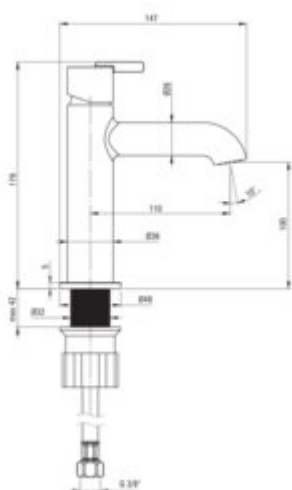

SILIA

Washbasin tap

Product code: BQS_R20M

EAN: 5907650826897

Color: brushed gold

Warranty [years]: 7

Mixer

Finish	brushed gold
Material	brass
Mixer type	single-handle, mixer
Installation method	standing
Total mixer height [mm]	179
Flow class [l/min]	Z - 4-9 l/min
Acoustic group [dB]	I (x <= 20)

Mixer cartridge

Ceramic cartridge size	25 mm
------------------------	-------

Spout

Spout type	still
Mixer spout range [mm]	110
Material	brass

Aerator

Aerator type	swivel, flat
Aerator size	M18

Connecting hose

Length [mm]	450
Installation thread	3/8"
Connection thread	M10

Features:

- Deante Design Studio Collection
- Noble form and timeless simplicity
- The mounting sleeve facilitates the installation of the mixer
- The movable aerator allows you to direct the water stream
- Only the best materials, the quality of which has been confirmed by laboratory tests
- The mixer is equipped with a stream aerator
- The mixer body is made of the highest quality brass
- 45 cm connection hoses included
- Z flow class (4-9 l/min) allowing for water consumption reduction
- Cleaning agent for fixtures in all colors available
- Innovative and easy to maintain brushed gold coating
- Coating applied using the PVD method