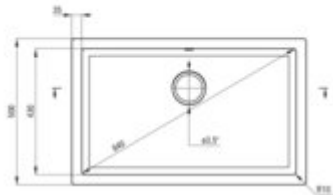

CORDA

Granite sink, 1-bowl

Product code: ZQA_S10D

EAN: 5908212080870

Color: metallic grey

Warranty [years]: 18

Sink

Finish	metallic grey
Surface type	matte
Material	granite
Installation method	undermount, inset
Number of bowls	1
Minimum cabinet width [mm]	900
Width [mm]	500
Length [mm]	800
Height [mm]	204
Bowl depth [mm]	192
Cut-out Length [mm]	780
Cut-out Width [mm]	480
Cut-out Length [mm]	730
Cut-out Width [mm]	430
Equipped with accessories	yes
Drain diameter	3.5"

Sink waste kit

Finish	steel
Plug type	manual
Low siphon/ Space saver	yes
possibility to connect a dishwasher/ washing machine	yes

Features:

- Deante Design Studio Collection
- Properties of Deante granite: resistance to impact, high temperature, discoloration, therm
- Longest, 18 years warranty
- Hydrophobic properties repel water molecules
- The exceptionally spacious and deep bowl will even accommodate trays taken out of the oven
- Space-saving siphon which facilitates e.g. sorting waste
- Dedicated cleaning agent, safe for cleaned surfaces
- Possibility to purchase a drainer that perfectly fits this model
- The finish enriched with silver ions adds antiseptic properties
- ATTENTION! Before cutting a hole in the tabletop to install the sink, take into account th