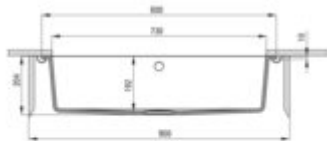

CORDA

Granite sink, 1-bowl

Product code: ZQA_S10D

EAN: 5908212080870

Color: metallic grey

Warranty [years]: 18

Sink

Finish	metallic grey
Surface type	matte
Material	granite
Installation method	undermount, inset
Number of bowls	1
Minimum cabinet width [mm]	900
Width [mm]	500
Length [mm]	800
Height [mm]	204
Bowl depth [mm]	192
Cut-out Length [mm]	780
Cut-out Width [mm]	480
Cut-out Length [mm]	730
Cut-out Width [mm]	430
Equipped with accessories	yes
Drain diameter	3.5"

Sink waste kit

Finish	steel
Plug type	manual
Low siphon/ Space saver	yes
possibility to connect a dishwasher/ washing machine	yes

Features:

- Deante Design Studio Collection
- Properties of Deante granite: resistance to impact, high temperature, discoloration, therm
- Longest, 18 years warranty
- Hydrophobic properties repel water molecules
- The exceptionally spacious and deep bowl will even accommodate trays taken out of the oven
- Space-saving siphon which facilitates e.g. sorting waste
- Dedicated cleaning agent, safe for cleaned surfaces
- Possibility to purchase a drainer that perfectly fits this model
- The finish enriched with silver ions adds antiseptic properties
- ATTENTION! Before cutting a hole in the tabletop to install the sink, take into account th