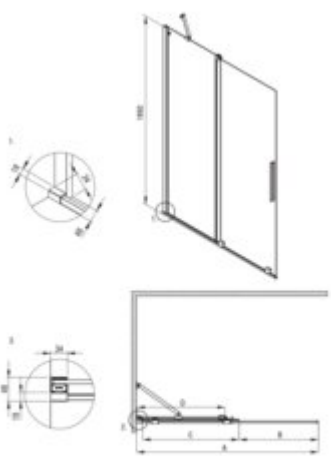

# PRIZMA Shower wall, walk-in

**Product code:** KTJ\_034R

**EAN:** 5907650881360

**Color:** chrome

**Warranty [years]:** 5

Model	Size	A (mm)	B (mm)	C (mm)	D (mm)
KTJ K38R	800x1950	780-800	310	420	370
KTJ K39R	900x1950	880-900	360	470	420
KTJ K30R	1000x1950	980-1000	410	520	470
KTJ K32R	1200x1950	1180-1200	510	620	570
KTJ K34R	1400x1950	1380-1400	610	720	670

Finish	chrome
Width [mm]	1400
Height [mm]	1950
Glass finish	transparent
Glass thickness [mm]	6
Active cover	yes
Side dimension [mm]	1400
Railings	short to perpendicular wall/long to parallel wall
Reversible doors	yes
Installation without shower tray	yes possible

### Features:

- Safe and durable tempered glass
- Possibility to install the cabin without a shower tray, directly on the tiles
- Hydrophobic Active-Cover coating that makes it easier for water to run off the glass
- Dedicated to Active Cover surfaces
- Only the best materials, the quality of which has been confirmed by laboratory tests
- Reversible door that allows the cabin to be mounted on the right or left side
- The set includes two rails - short and long
- Resistance to impacts, chemicals and stains in accordance with PN-EN 14428+A1:2008 norm, c
- Can be combined with a second sliding wall and the Prizma walk-in shower wall
- Possibility of mounting the cabin directly on tiles or on Correo granite (KQR) and Kerria Plus acrylic (KTS) shower trays
- Free combination of elements