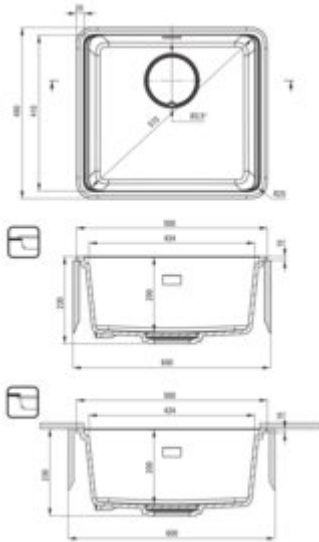

MOMI Granite sink, 1-bowl

Product code: ZKM_N10A

EAN: 5907650831198

Color: nero

Warranty [years]: 18

Sink

Finish	nero
Surface type	matte
Material	granite
Installation method	inset, undermount
Number of bowls	1
Minimum cabinet width [mm]	600
Width [mm]	450
Length [mm]	500
Height [mm]	230
Bowl depth [mm]	200
Cut-out Length [mm]	480
Cut-out Width [mm]	430
Cut-out Length [mm]	460
Cut-out Width [mm]	410
Reversible	yes
Equipped with accessories	yes
Drain diameter	3.5"
Additional features	drain cover included, cutting board included

Sink waste kit

Finish	nero
Plug type	manual
Low siphon/ Space saver	yes
possibility to connect a dishwasher/ washing machine	yes

Features:

- Deante Design Studio Collection
- Harmonious design
- Deep bowl
- Under-mounting possible
- ATTENTION! Before cutting a hole in the tabletop to install the sink, take into account th
- Granite drain cover
- Chopping board included
- Properties of Deante granite: resistance to impact, high temperature, discoloration, therm
- Hydrophobic properties repel water molecules
- Space-saving siphon which facilitates e.g. sorting waste
- Dedicated cleaning agent, safe for cleaned surfaces
- The finish enriched with silver ions adds antiseptic properties
- Strainer uniformly dyed in mass