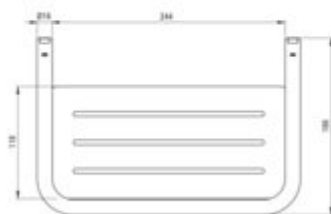

## Shower basket

**Product code:** ADI\_F551

**EAN:** 5907650826095

**Color:** brushed steel

**Warranty [years]:** 2

Finish	steel
Surface type	brushed
Material	brass, stainless steel
Height [mm]	89
Width [mm]	276
Depth [mm]	186
Mounting kit included	yes