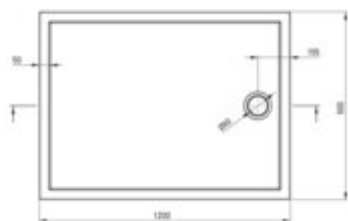

PRIZMA

Acrylic shower tray, rectangular

Product code: KTJ_083B

EAN: 5907650872351

Color: white

Warranty [years]: 2

Finish	white
Material	acrylic
Shape	rectangular
Width [mm]	900
Length [mm]	1200
Height [mm]	45
Installation method	directly on the spout, on the floor level, on the construction material support
Drain diameter	90

Features:

- Durable acrylic material that maintains its shine and color
- Only the best materials, the quality of which has been confirmed by laboratory tests
- For installation at floor level, directly on the screed or supported by construction mater
- Note! The NHC_029C and NHC_029D siphons are compatible with the shower tray.