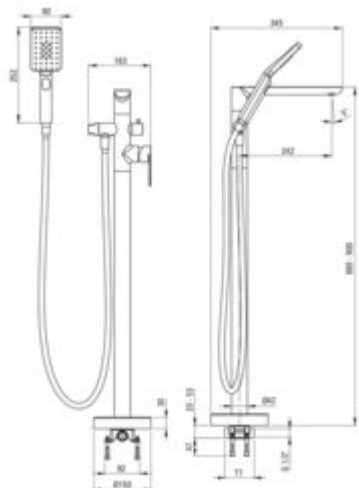

ALPINIA

Bath mixer, freestanding

Product code: BGA_017M

EAN: 5908212076774

Color: chrome

Warranty [years]: 7

Mixer

Finish	chrome
Material	brass
Mixer type	single-handle, mixer
Installation method	floor
Total mixer height [mm]	891
Flow class [l/min]	B <= 25.2 (19.9 - 25.2)
Acoustic group [dB]	II (20 < x <= 30)
Check valves	yes

Mixer cartridge

Ceramic cartridge size	35 mm
------------------------	-------

Spout

Mixer spout range [mm]	224
Material	brass

Function switch

Switch type	ceramic mechanical
-------------	--------------------

Aerator

Aerator type	coin-slot
Aerator size	M28

Hose

Length [mm]	1500
Anti-twist	1

Hand shower

Number of functions	3
Anti-calc	yes

Features:

- Light and subtle design
- The mixer body is made of the highest quality brass
- Mechanical ceramic function switch
- The mixer is equipped with non-return valves so that the mixed water does not flow back in
- Anti-calc hand shower
- Coin-slot aerator
- Anti-twist system, preventing the hose from twisting
- Only the best materials, the quality of which has been confirmed by laboratory tests
- Cleaning agent for fixtures in all colors available