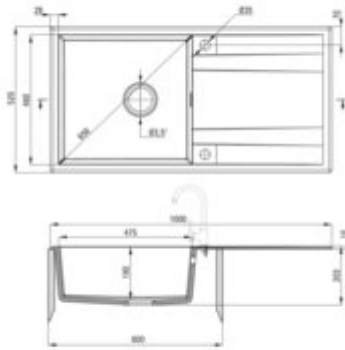

Product code: ZQE_N713

EAN: 5907650874218

Color: nero

Warranty [years]: 18

Sink

Finish	nero
Surface type	matte
Material	granite
Installation method	inset
Number of bowls	1
Minimum cabinet width [mm]	600
Width [mm]	520
Length [mm]	1000
Height [mm]	203
Bowl depth [mm]	190
Cut-out Length [mm]	980
Cut-out Width [mm]	500
Reversible	yes
Equipped with accessories	yes
Drain diameter	3.5"
Number of holes	2

Sink waste kit

Finish	nero
Plug type	automatic, with a button
Low siphon/ Space saver	yes
possibility to connect a dishwasher/ washing machine	yes

Features:

- Properties of Deante granite: resistance to impact, high temperature, discoloration, therm
- Longest, 18 years warranty
- The sink is equipped with fittings with a connection to the dishwasher
- Hydrophobic properties repel water molecules
- The exceptionally spacious and deep bowl will even accommodate trays taken out of the oven
- Possibility to buy a sponge hook that fits perfectly with this model.
- Possibility to buy a cloth rail that fits perfectly with this model
- Reversible sink - possibility to install the bowl on the left or the right side
- Strainer uniformly dyed in mass
- Space-saving siphon which facilitates e.g. sorting waste
- Dedicated cleaning agent, safe for cleaned surfaces
- The finish enriched with silver ions adds antiseptic properties
- Automatic plug activated with a CLICK button
- Deante Design Studio Collection