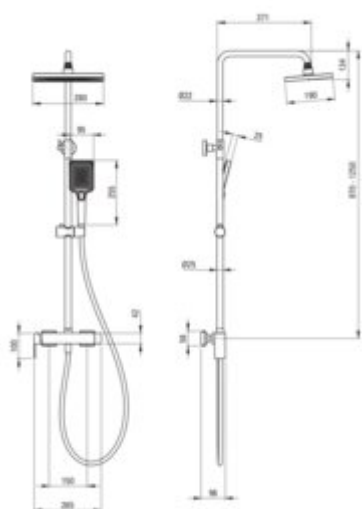

ANEMON BIS

Shower column, with shower mixer

Product code: NAC_N1BZ

EAN: 5907650819615

Color: nero

Warranty [years]: 5

Shower column

Finish	nero
mixer	yes
Flow class [l/min]	15<= S <20 (15 - 19.9)
Rain head height adjustment	yes
Bar height adjustment from [mm]	870
Bar height adjustment up to [mm]	1250

Rail

Material	stainless steel
Additional features	adjustable shower head angle

Shower overhead

Shape	rectangular
Material	ABS
Width [mm]	190
Length [mm]	280
Anti-calc	yes
Number of functions	1
Stream type	rain

Hand shower

Number of functions	4
Anti-calc	yes
Stream type	rain, hydromassage, 2 x mixed

Hose

Length [mm]	1500
Braid material	PVC
Anti-twist	1

Function switch

Switch type	ceramic mechanical
-------------	--------------------

Mixer

Mixer type	single-handle, mixer
------------	----------------------

Features:

- Innovative, durable and easy to clean Nero coating
- Anti-calc hand shower
- Anti-twist system, preventing the hose from twisting
- Durable hose ends made of brass
- Adjustable shower hand angle
- Mechanical ceramic function switch
- Dedicated cleaning agent, safe for cleaned surfaces
- Only the best materials, the quality of which has been confirmed by laboratory tests
- The mixer body is made of the highest quality brass