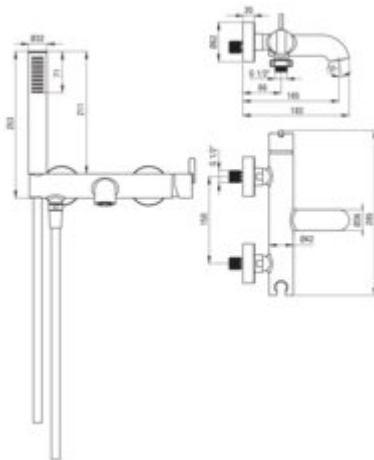

### Mixer

Finish	brushed gold
Material	brass
Mixer type	single-handle, mixer
Installation method	wall-mounted
Total mixer height [mm]	183
Flow class [l/min]	A <= 15 (9.1 - 15)
Acoustic group [dB]	I (x <= 20)

### Mixer cartridge

Ceramic cartridge size	35 mm
------------------------	-------

### Spout

Spout type	still
Mixer spout range [mm]	165
Material	brass

### Hose

Length [mm]	1500
Anti-twist	1