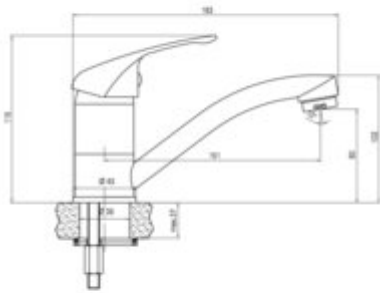

LOBO

Washbasin tap

Product code: BYU_026M
EAN: 5908212057148
Color: chrome
Warranty [years]: 5

Mixer

Finish	chrome
Material	brass
Installation method	standing
Total mixer height [mm]	115
Flow class [l/min]	A <= 15 (9.1 - 15)
Acoustic group [dB]	II (20 < x <= 30)

Mixer cartridge

Ceramic cartridge size	35 mm
------------------------	-------

Spout

Spout type	swivel
Mixer spout range [mm]	151
Material	steel 304

Aerator

Aerator size	M24
--------------	-----

Connecting hose

Length [mm]	350
Installation thread	3/8"
Connection thread	M10

Features:

- Cleaning agent for fixtures in all colors available