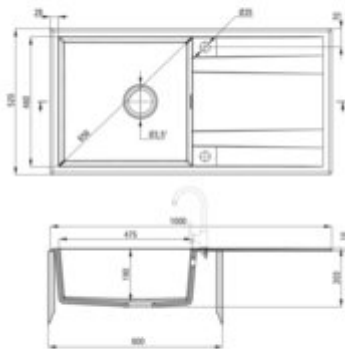

Product code: ZQE_T713

EAN: 5907650874232

Color: anthracite metallic

Warranty [years]: 18

Sink

Finish	anthracite metallic
Surface type	matte
Material	granite
Installation method	inset
Number of bowls	1
Minimum cabinet width [mm]	600
Width [mm]	520
Length [mm]	1000
Height [mm]	203
Bowl depth [mm]	190
Cut-out Length [mm]	980
Cut-out Width [mm]	500
Reversible	yes
Equipped with accessories	yes
Drain diameter	3.5"
Number of holes	2

Sink waste kit

Finish	steel
Plug type	automatic, with a button
Low siphon/ Space saver	yes
possibility to connect a dishwasher/ washing machine	yes

Features:

- Deante Design Studio Collection
- Properties of Deante granite: resistance to impact, high temperature, discoloration, therm
- Longest, 18 years warranty
- The sink is equipped with fittings with a connection to the dishwasher
- Hydrophobic properties repel water molecules
- The finish enriched with silver ions adds antiseptic properties
- The exceptionally spacious and deep bowl will even accommodate trays taken out of the oven
- Possibility to buy a sponge hook that fits perfectly with this model.
- Possibility to buy a cloth rail that fits perfectly with this model
- Reversible sink - possibility to install the bowl on the left or the right side
- Dedicated cleaning agent, safe for cleaned surfaces
- Space-saving siphon which facilitates e.g. sorting waste
- Automatic plug activated with a CLICK button