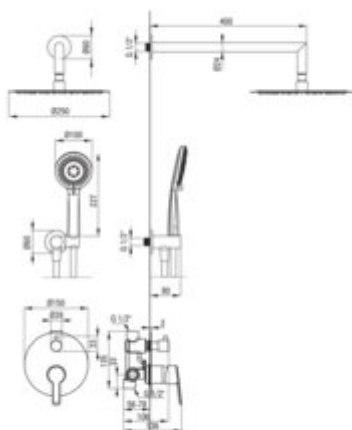

ARNIKA

Concealed shower set

Product code: NAC_R9QP

EAN: 5907650845546

Color: brushed gold

Warranty [years]: 7

Mixer

Mixer type	single-handle, mixer
Installation method	concealed
Flow class [l/min]	S - 15.1-19.8 l/min
Acoustic group [dB]	I (x ≤ 20)

Spout

Range of shower/ bath spout [mm]	388

Shower overhead

Shape	round
Material	steel 304
Diameter [mm]	250
Anti-calc	yes
Number of functions	1
Stream type	rain

Hand shower

Number of functions	3
Anti-calc	yes
Stream type	rain, mixed, hydromassage

Hose

Length [mm]	1500
Braid material	PVC
Anti-twist	1

Angled hose connector

Finish	brushed gold
Connection type	for the hose with hand shower holder
Shape	round
Material	brass
Connection thread	yes
Concealed mounting	yes

Features:

- Deante Design Studio Collection
- Design full of beauty and harmony
- The variety of colours gives many arrangement possibilities
- Innovative and easy to maintain brushed gold coating
- The mixer body is made of the highest quality brass
- Flush-mounted installation ensures the aesthetics of the bathroom
- Mechanical ceramic function switch
- Only the best materials, the quality of which has been confirmed by laboratory tests
- Adjustable shower hand angle
- 3-function hand shower
- Ultra thin steel head
- Coating applied using the PVD method
- Anti-calc system facilitating the removal of limescale deposits
- Anti-twist system, preventing the hose from twisting
- Durable hose ends made of brass
- Cleaning agent for fixtures in all colors available