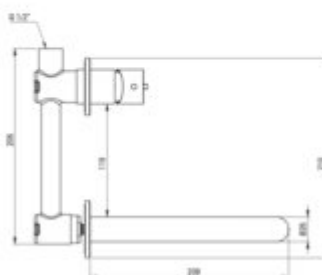

SILIA

Washbasin tap, concealed

Product code: BQS_A54L

EAN: 5907650858447

Color: bianco

Warranty [years]: 7

Mixer

Finish	bianco
Material	brass
Mixer type	single-handle, mixer
Installation method	concealed
Flow class [l/min]	Z - 4-9 l/min
Acoustic group [dB]	I (x <= 20)

Mixer cartridge

Ceramic cartridge size	25 mm
------------------------	-------

Spout

Spout type	still
Mixer spout range [mm]	201
Material	brass

Aerator

Aerator type	swivel, flat
Aerator size	M18

Features:

- Deante Design Studio Collection
- The faucet includes a concealed element
- Noble form and timeless simplicity
- Innovative and easy-to-maintain coating - bianco
- Only the best materials, the quality of which has been confirmed by laboratory tests
- Silicone aerator for easy limescale removal
- The movable aerator allows you to direct the water stream
- Flush-mounted installation ensures the aesthetics of the bathroom
- Z flow class (4-9 l/min) allowing for water consumption reduction
- Cleaning agent for fixtures in all colors available