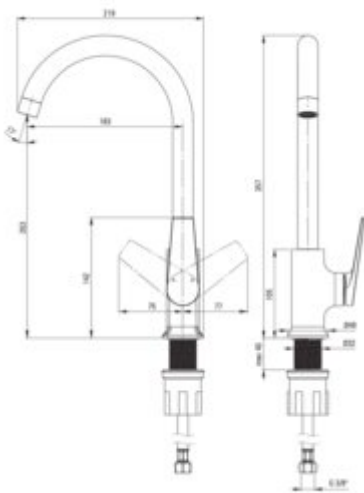

IVO Kitchen tap

Product code: BLI_062M

EAN: 5907650899181

Color: chrome

Warranty [years]: 5

Mixer

Finish	chrome
Material	brass
Mixer type	single-handle, mixer
Installation method	standing
Total mixer height [mm]	357
Flow class [l/min]	Z - 4-9 l/min
Acoustic group [dB]	II (20 < x <= 30)

Mixer cartridge

Ceramic cartridge size	30 mm
------------------------	-------

Spout

Spout type	swivel
Mixer spout range [mm]	183
Material	steel 304

Aerator

Aerator type	honeycomb
Aerator size	M22

Connecting hose

Length [mm]	350
Installation thread	3/8"
Connection thread	M10

Features:

- The mixer is equipped with a stream aerator
- The mixer body is made of the highest quality brass
- Z flow class (4-9 l/min) allowing for water consumption reduction
- The mounting sleeve facilitates the installation of the mixer
- 45 cm connection hoses included
- Only the best materials, the quality of which has been confirmed by laboratory tests
- Cleaning agent for fixtures in all colors available