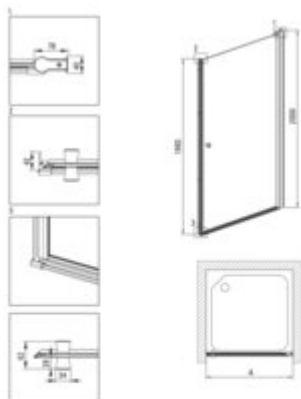

KERRIA PLUS

Shower doors

Product code: KTSW047P

EAN: 5907650819981

Color: chrome

Warranty [years]: 5

Model	Size (mm)	A (mm)	A + 40 (mm)	A + 40 (mm)	A + 40 (mm)
KTSW047P + KTS_000	900x2000	475-500	520-545	565-590	610-635
KTSW047P + KTS_001	900x2000	575-600	620-645	665-690	710-735
KTSW047P + KTS_002	700x2000	475-500	520-545	565-590	610-635
KTSW047P + KTS_003	900x2000	475-500	520-545	565-590	610-635
KTSW047P + KTS_004	900x2000	475-500	520-545	565-590	610-635

Finish	chrome
Width [mm]	700
Height [mm]	2000
Glass finish	transparent
Glass thickness [mm]	6
Active cover	yes
installation	to be completed with KTS doors , to be completed with KTS walk-in
Side dimension [mm]	700
Masking of assembly elements	yes
Profiles levelling the curvature of the walls	yes
Holders	with safety
Tempered glass TOTAL WHITE	yes
Reversible doors	yes
Silent closing	yes
Installation without shower tray	yes possible
Lifting hinges	yes

Features:

- Important! For recessed installation, be sure to buy the appropriate KTS_NOOX or KTS_000X
- Possibility to install the cabin without a shower tray, directly on the tiles
- Active Cover coating
- Profiles leveling the curvature of the walls
- Covering of assembly elements
- TOTALWHITE transparent glass
- Safe and durable tempered glass
- Dedicated cleaning agent, safe for cleaned surfaces
- Dedicated to Active Cover surfaces
- Reversible door that allows the cabin to be mounted on the right or left side
- The profile system makes it possible to reduce the curvature of the walls
- Hydrophobic Active-Cover coating that makes it easier for water to run off the glass
- Only the best materials, the quality of which has been confirmed by laboratory tests
- Resistance to impacts, chemicals and stains in accordance with PN-EN 14428+A1:2008 norm, c