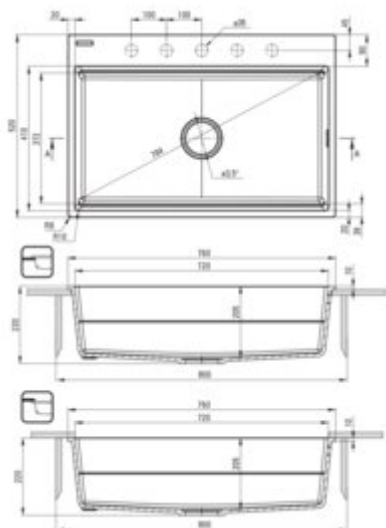

#### Sink

Finish	metallic graphite
Surface type	matte
Material	granite
Installation method	inset, undermount, flush
Number of bowls	1
Minimum cabinet width [mm]	800
Width [mm]	520
Length [mm]	760
Height [mm]	220
Bowl depth [mm]	205
Cut-out Length [mm]	740
Cut-out Width [mm]	500
Cut-out Length [mm]	720
Cut-out Width [mm]	410
Equipped with accessories	yes
Drain diameter	3.5"
Number of pre-drilled holes	5