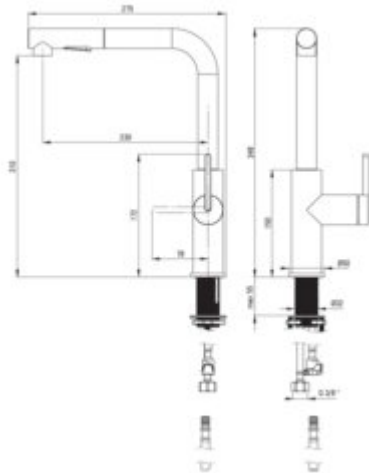

MOMI Kitchen tap

Product code: BKM_N73M

EAN: 5907650863847

Color: nero

Warranty [years]: 7

Mixer

Finish	nero
Material	steel 304
Mixer type	single-handle, mixer
Installation method	standing
Flow class [l/min]	Z - 4-9 l/min
Acoustic group [dB]	I (x ≤ 20)

Mixer cartridge

Ceramic cartridge size	35 mm
------------------------	-------

Aerator

Aerator type	honeycomb
--------------	-----------

Connecting hose

Length [mm]	600
Installation thread	3/8"
Connection thread	3/8"

Features:

- Only the best materials, the quality of which has been confirmed by laboratory tests
- 45 cm connection hoses included
- The mounting sleeve facilitates the installation of the mixer
- Z flow class (4-9 l/min) allowing for water consumption reduction
- Innovative, durable and easy to clean Nero coating
- The mixer with functional pull-out spout
- 2-function spout
- Cleaning agent for fixtures in all colors available
- Deante Design Studio Collection