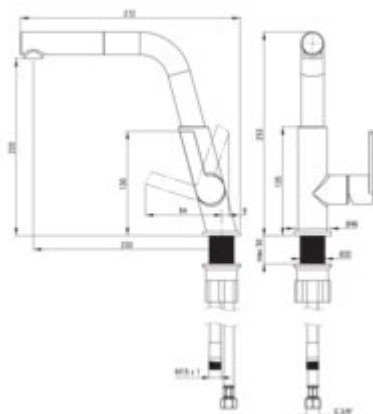

SILIA Kitchen tap

Product code: BQS_R73M

EAN: 5907650821199

Color: brushed gold

Warranty [years]: 7

Mixer

Finish	gold
Material	brass
Mixer type	single-handle, mixer
Installation method	standing
Total mixer height [mm]	253
Flow class [l/min]	Z - 4-9 l/min
Acoustic group [dB]	II (20 < x <= 30)
Check valves	yes

Mixer cartridge

Ceramic cartridge size	25 mm
------------------------	-------

Spout

Spout type	pull-out, swivel
Mixer spout range [mm]	233

Aerator

Aerator type	swivel
Aerator size	M18.5

Connecting hose

Length [mm]	450
Installation thread	3/8"
Connection thread	M8

Hose

Length [mm]	1500
Braid type	single-braided

Hand shower

Number of functions	1
---------------------	---

Features:

- The mixer body is made of the highest quality brass
- 45 cm connection hoses included
- The mixer is equipped with a stream aerator
- The movable aerator allows you to direct the water stream
- The mixer with functional pull-out spout
- Only the best materials, the quality of which has been confirmed by laboratory tests
- Z flow class (4-9 l/min) allowing for water consumption reduction
- Cleaning agent for fixtures in all colors available
- Innovative and easy to maintain brushed gold coating
- Coating applied using the PVD method
- Deante Design Studio Collection