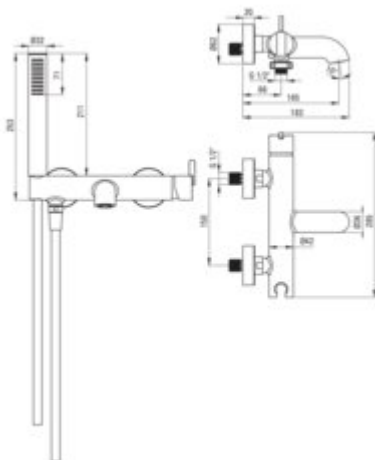

SILIA

Bath mixer

Product code: BQS_C11M
EAN: 5907650868989
Color: brushed bronze
Warranty [years]: 7

Mixer

Finish	brushed bronze
Material	brass
Mixer type	single-handle, mixer
Installation method	wall-mounted
Total mixer height [mm]	183
Flow class [l/min]	A <= 15 (9.1 - 15)
Acoustic group [dB]	I (x <= 20)

Mixer cartridge

Ceramic cartridge size	35 mm
------------------------	-------

Aerator

Aerator type	swivel, silicone
Aerator size	M24

Hose

Length [mm]	1500
Anti-twist	1

Hand shower

Number of functions	1
Anti-calc	yes
Additional features	cool-out