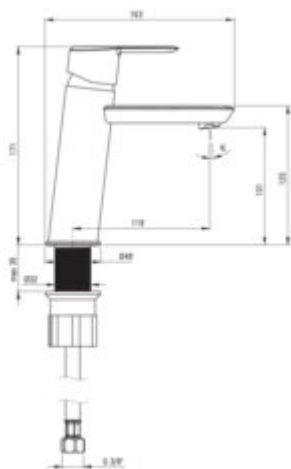

ARNIKA Washbasin tap

Product code: BQAE020M

EAN: 5907650827283

Color: chrome

Warranty [years]: 7

Mixer

Finish	chrome
Material	brass
Mixer type	single-handle, mixer
Installation method	standing
Total mixer height [mm]	171
Flow class [l/min]	Z - 4-9 l/min
Acoustic group [dB]	I (x <= 20)

Mixer cartridge

Ceramic cartridge size	35 mm
------------------------	-------

Spout

Mixer spout range [mm]	118
Material	brass

Aerator

Aerator type	restricting the flow
Water flow reduction	to 4.5 l/min

Connecting hose

Length [mm]	450
Installation thread	3/8"
Connection thread	M10

Features:

- Deante Design Studio Collection
- Design full of beauty and harmony
- The variety of colours gives many arrangement possibilities
- The mixer body is made of the highest quality brass
- Z flow class (4-9 l/min) allowing for water consumption reduction
- The mixer is equipped with a stream aerator
- 45 cm connection hoses included
- The tap is equipped with an ECO-aerator that reduces water consumption to 4,5 l-min
- Only the best materials, the quality of which has been confirmed by laboratory tests
- we recommend buying a universal plug in the color of the mixer
- Cleaning agent for fixtures in all colors available