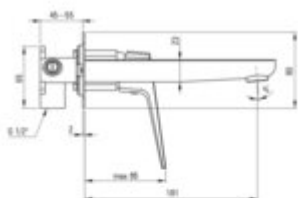

## Washbasin tap, concealed

Product code: BQL\_D54L

EAN: 5907650870043

Color: titanium

Warranty [years]: 7

### Mixer

Finish	titanium
Material	brass
Mixer type	single-handle, mixer
Installation method	concealed
Flow class [l/min]	A <= 15 (9.1 - 15)
Acoustic group [dB]	II (20 < x <= 30)

### Mixer cartridge

Ceramic cartridge size	35 mm
------------------------	-------

### Aerator

Aerator type	honeycomb
Aerator size	M24