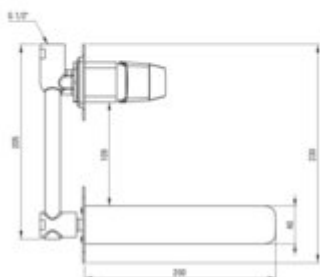

## Washbasin tap, concealed

Product code: BQL\_D54L

EAN: 5907650870043

Color: titanium

Warranty [years]: 7

### Mixer cartridge

Ceramic cartridge size	35 mm
------------------------	-------

### Spout

Spout type	still
Mixer spout range [mm]	181
Material	brass

### Aerator

Aerator type	honeycomb
Aerator size	M24