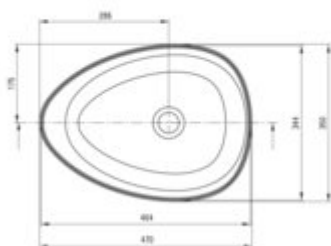

ALPINIA

Ceramic washbasin, countertop

Product code: CGA_6U5S

EAN: 5907650862581

Color: white

Warranty [years]: 10

Finish	white
Material	ceramic
Installation method	countertop/standing
Width [mm]	350
Length [mm]	470
Height [mm]	140
Depth [mm]	112
Antibacterial	no
Hydrophobicity	no
Without overflow	yes

Features:

- Hard and durable ceramics does not lose its properties with long use
- Antibacterial coating, preventing the growth of microorganisms
- Only the best materials, the quality of which has been confirmed by laboratory tests
- Dedicated cleaning agent, safe for cleaned surfaces