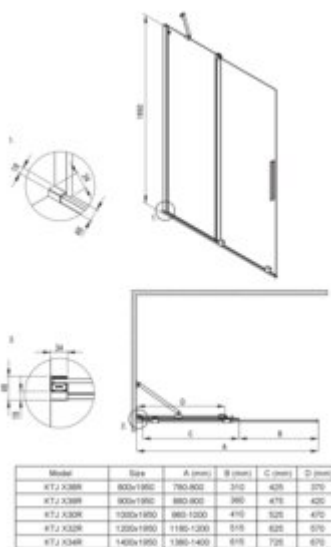

PRIZMA
Shower cabin, rectangular

Product code: KPNDP10S09

EAN: 5907650899457

Color: titanium

Warranty [years]: 5

Showe cabin (KTJ_D30R)

Width [mm]	1000
Height [mm]	1950
Glass finish	transparent
Glass thickness [mm]	6
Active cover	yes
Side dimension [mm]	1000
Railings	short to perpendicular wall/long to parallel wall
Tempered glass TOTAL WHITE	no
Reversible doors	yes
Installation without shower tray possible	yes
Possibility to install a railing to a perpendicular wall	yes

Showe cabin (KTJ_D39P)

Width [mm]	900
Height [mm]	1950
Glass finish	transparent
Glass thickness [mm]	6
Active cover	yes
Side dimension [mm]	880
Tempered glass TOTAL WHITE	no
Reversible doors	yes
Installation without shower tray possible	yes

Shower door

rails	adjustable stiffening the cabin
-------	---------------------------------

Features:

- Safe and durable tempered glass
- Hydrophobic Active-Cover coating that makes it easier for water to run off the glass
- Dedicated to Active Cover surfaces
- Only the best materials, the quality of which has been confirmed by laboratory tests
- Possibility to install the cabin without a shower tray, directly on the tiles
- Resistance to impacts, chemicals and stains in accordance with PN-EN 14428+A1:2008 norm, c
- Free combination of elements
- Dedicated cleaning agent, safe for cleaned surfaces