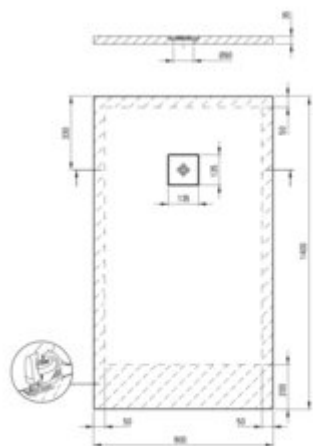

SILIA

Acrylic shower tray, rectangular

Product code: KSKA00814B

EAN: 5907650893936

Color: white

Warranty [years]: 2

Finish	white
Material	acrylic
Shape	rectangular
Width [mm]	800
Length [mm]	1400
Height [mm]	35
Installation method	directly on the spout, on the construction material support, on the floor level
Drain diameter	90
Non-slip lugs	yes
possibility to cut to size	yes

Features:

- Deante Design Studio Collection
- Structured surface with anti-slip properties
- Durable acrylic material that maintains its shine and color
- For installation at floor level, directly on the screed or supported by construction mater
- Warning! The NHC_029D siphon fits this shower tray
- Only the best materials, the quality of which has been confirmed by laboratory tests
- SOLID PLUS technology: composite filling guaranteeing full stability, effective insulation
- Dedicated cleaning agent, safe for cleaned surfaces