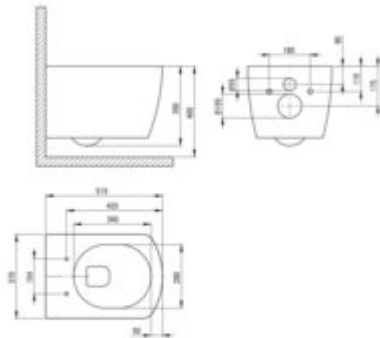

BLUR

Toilet bowl, wall-mounted

Product code: CDZ_6ZPW

EAN: 5908212070680

Color: white

Warranty [years]: 10

Finish	white
Material	ceramic
Type	wall-mounted
Rim type	rimless
Hidden mountings	yes
Width [mm]	370
Length [mm]	513
Height [mm]	350
Mounting holes spacing / Axis [mm]	180
Toilet seat	sold separately
Mounting kit included	yes

Features:

- Hard and durable ceramics does not lose its properties with long use
- Antibacterial coating, preventing the growth of microorganisms
- Rimless bowl for easy cleaning and hygiene
- Slow-close toilet seat sold separately
- Mounting system with hidden fixings
- Hygienic certificate of the National Institute of Hygiene confirming the product's complia
- Dedicated cleaning agent, safe for cleaned surfaces