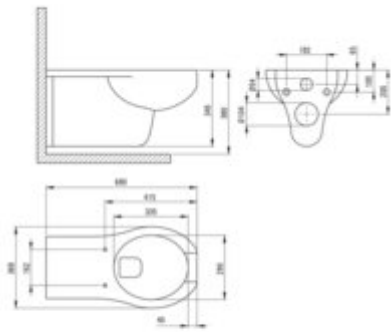

VITAL

Toilet bowl, wall-mounted

Product code: CDV_6WPW

EAN: 5908212042915

Color: white

Warranty [years]: 10

Finish	white
Material	ceramic
Type	wall-mounted
Rim type	rim
Hidden mountings	no
Width [mm]	368
Length [mm]	680
Height [mm]	380
Mounting holes spacing / Axis [mm]	180
Toilet seat	sold separately
Mounting kit included	no

Features:

- Hard and durable ceramics does not lose its properties with long use
- Antibacterial coating, preventing the growth of microorganisms
- Slow-close toilet seat sold separately
- Dedicated cleaning agent, safe for cleaned surfaces