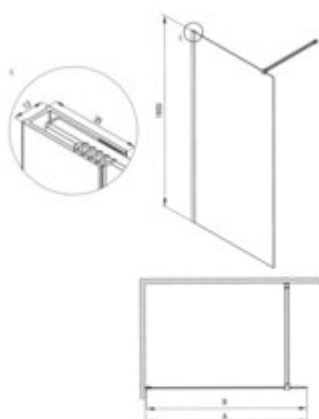

PRIZMA
Shower wall, walk-in

Product code: KTJ_A38P

EAN: 5907650849346

Color: bianco

Warranty [years]: 5

Model	Size	A (mm)	B (mm)
KTJ_A32P	900x1950	800	1950
KTJ_A38P	800x1950	780	1950
KTJ_A42P	800x1950	800	1950
KTJ_A48P	1000x1950	800	1950
KTJ_A52P	1100x1950	800	1950
KTJ_A58P	1200x1950	800	1950

Shower door

rails adjustable stiffening the cabin

Showe cabin

Width [mm]	800
Height [mm]	1950
Glass finish	transparent
Glass thickness [mm]	6
Active cover	yes
Side dimension [mm]	780
Tempered glass TOTAL WHITE	no
Reversible doors	yes
Installation without shower tray	yes possible

Features:

- Safe and durable tempered glass
- Possibility to install the cabin without a shower tray, directly on the tiles
- Hydrophobic Active-Cover coating that makes it easier for water to run off the glass
- Dedicated to Active Cover surfaces
- Only the best materials, the quality of which has been confirmed by laboratory tests
- Reversible door that allows the cabin to be mounted on the right or left side
- The railings give the structure rigidity
- Resistance to impacts, chemicals and stains in accordance with PN-EN 14428+A1:2008 norm, c
- Dedicated cleaning agent, safe for cleaned surfaces
- Free combination of elements