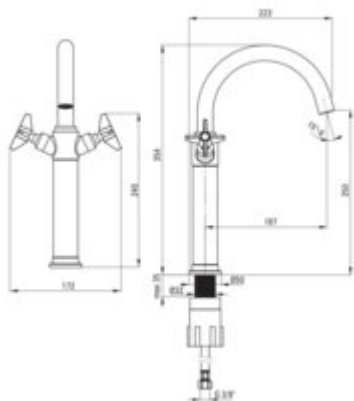

TEMISTO

Washbasin tap, tall

Product code: BQT_025D

EAN: 5908212075937

Color: chrome

Warranty [years]: 7

Mixer

Finish	chrome
Material	brass
Mixer type	two-handle
Installation method	standing
Total mixer height [mm]	363
Flow class [l/min]	A <= 15 (9.1 - 15)
Acoustic group [dB]	I (x <= 20)
Plug included in the set	no

Mixer cartridge

Ceramic cartridge size	1/2"
------------------------	------

Spout

Spout type	swivel
Mixer spout range [mm]	198
Material	stainless steel

Aerator

Aerator type	honeycomb, swivel
Aerator size	M18.5

Connecting hose

Length [mm]	450
Installation thread	3/8"
Connection thread	M10

Features:

- Deante Design Studio Collection
- The mixer body is made of the highest quality brass
- The mixer is equipped with a stream aerator
- The movable aerator allows you to direct the water stream
- The mounting sleeve facilitates the installation of the mixer
- 45 cm connection hoses included
- Hand-crafted elements
- Design that connects the past with the future
- Only the best materials, the quality of which has been confirmed by laboratory tests
- we recommend buying a universal plug in the color of the mixer
- Cleaning agent for fixtures in all colors available