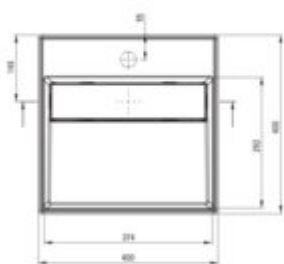

CORREO

Granite washbasin, countertop

Product code: CQR_SU4M

EAN: 5907650865186

Color: metallic grey

Warranty [years]: 10

Finish	metallic grey
Material	granite
Installation method	countertop/standing
Width [mm]	400
Length [mm]	400
Height [mm]	130
Depth [mm]	120
Pre-drilled tap holes	1
Antibacterial	yes
Hydrophobicity	yes
Without overflow	yes

Features:

- Hydrophobic properties repel water molecules
- Properties of Deante granite: resistance to impact, high temperature, discoloration, therm
- The finish enriched with silver ions adds antiseptic properties
- Only the best materials, the quality of which has been confirmed by laboratory tests
- Dedicated cleaning agent, safe for cleaned surfaces