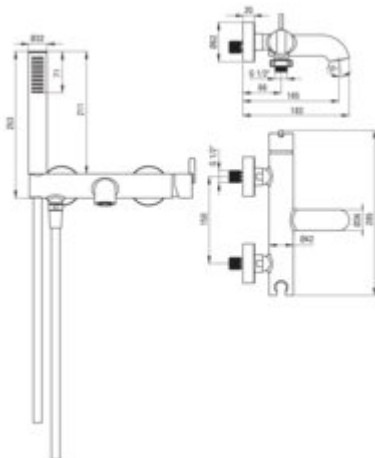

### Mixer

Finish	chrome
Material	brass
Mixer type	single-handle, mixer
Installation method	wall-mounted
Total mixer height [mm]	183
Flow class [l/min]	A <= 15 (9.1 - 15)
Acoustic group [dB]	I (x <= 20)

### Mixer cartridge

Ceramic cartridge size	35 mm
------------------------	-------

### Hose

Length [mm]	1500
Anti-twist	1