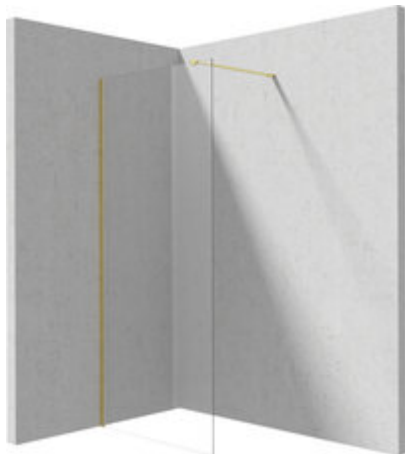

PRIZMA
Shower wall, walk-in

Product code: KTJ_R37P
EAN: 5907650885559
Color: brushed gold
Warranty [years]: 5

Model	Size	A (mm)	B (mm)
KTJ_R37P	700x1950	680	1950
KTJ_R37P	800x1950	780	1950
KTJ_R37P	900x1950	880	1950
KTJ_R37P	1000x1950	980	1950
KTJ_R37P	1100x1950	1080	1950
KTJ_R37P	1200x1950	1180	1950

Shower door

rails adjustable stiffening the cabin

Showe cabin

Finish brushed gold

Width [mm] 700

Height [mm] 1950

Glass finish transparent

Glass thickness [mm] 6

Active cover yes

Side dimension [mm] 680

Reversible doors yes

Installation without shower tray yes

possible

Features:

- Only the best materials, the quality of which has been confirmed by laboratory tests
- Hydrophobic Active-Cover coating that makes it easier for water to run off the glass
- Dedicated to Active Cover surfaces
- Possibility to install the cabin without a shower tray, directly on the tiles
- Safe and durable tempered glass
- Resistance to impacts, chemicals and stains in accordance with PN-EN 14428+A1:2008 norm, c
- Dedicated cleaning agent, safe for cleaned surfaces
- Free combination of elements