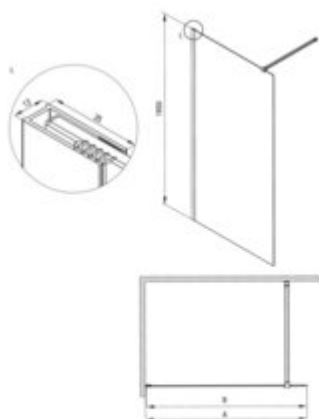

PRIZMA
Shower wall, walk-in

Product code: KTJ_R37P
EAN: 5907650885559
Color: brushed gold
Warranty [years]: 5

Model	Size	A (mm)	B (mm)
KTJ_R37P	700x1950	680	1950
KTJ_R37P	800x1950	780	1950
KTJ_R37P	900x1950	880	1950
KTJ_R37P	1000x1950	980	1950
KTJ_R37P	1100x1950	1080	1950
KTJ_R37P	1200x1950	1180	1950

Shower door

rails adjustable stiffening the cabin

Showe cabin

Finish brushed gold

Width [mm] 700

Height [mm] 1950

Glass finish transparent

Glass thickness [mm] 6

Active cover yes

Side dimension [mm] 680

Reversible doors yes

Installation without shower tray yes

possible

Features:

- Only the best materials, the quality of which has been confirmed by laboratory tests
- Hydrophobic Active-Cover coating that makes it easier for water to run off the glass
- Dedicated to Active Cover surfaces
- Possibility to install the cabin without a shower tray, directly on the tiles
- Safe and durable tempered glass
- Resistance to impacts, chemicals and stains in accordance with PN-EN 14428+A1:2008 norm, c
- Dedicated cleaning agent, safe for cleaned surfaces
- Free combination of elements