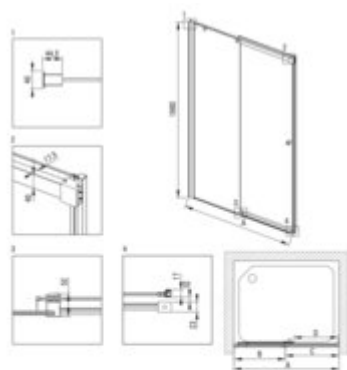

KERRIA PLUS Shower doors

Product code: KTSP013P
EAN: 5907650835639
Color: chrome
Warranty [years]: 5

Shower door

Finish	chrome
Width [mm]	1300
Height [mm]	2000
Glass finish	transparent
Glass thickness [mm]	6
Active cover installation	yes
Masking of assembly elements	to be completed with KTS walk-in
Profiles levelling the curvature of the walls	yes
Holders	with safety
Tempered glass TOTAL WHITE	yes
Reversible doors	yes
Silent closing	yes
Installation without shower tray possible	yes
Lifting hinges	no
Hinges flush with the glass	no
possibility to cut the upper guide and threshold strip	yes
Showe cabin	
Side dimension [mm]	1310

Features:

- Safe and durable tempered glass
- Hydrophobic Active-Cover coating that makes it easier for water to run off the glass
- Dedicated to Active Cover surfaces
- TOTALWHITE transparent glass
- Reversible door that allows the cabin to be mounted on the right or left side
- Covering of assembly elements
- Profiles leveling the curvature of the walls
- Hinges in the plane of the glass
- Modern handles with rubber protection
- Only the best materials, the quality of which has been confirmed by laboratory tests
- Dedicated cleaning agent, safe for cleaned surfaces
- Precise door closing through lifting hinges
- Resistance to impacts, chemicals and stains in accordance with PN-EN 14428+A1:2008 norm, c
- The shower enclosure can be installed directly on tiles or on Correo (KQR) granite shower trays as well as Kerria Plus (KTS) and Silia (KSKA) acrylic shower trays.