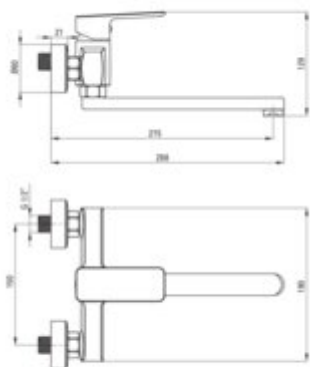

MARO

Kitchen tap, wall-mounted

Product code: BLO_N80M

EAN: 5907650816706

Color: nero

Warranty [years]: 5

Mixer

Finish	nero
Material	brass
Mixer type	single-handle, mixer
Installation method	wall-mounted
Flow class [l/min]	S - 15.1-19.8 l/min
Acoustic group [dB]	II (20 < x <= 30)

Mixer cartridge

Ceramic cartridge size	35 mm
------------------------	-------

Spout

Spout type	swivel
Mixer spout range [mm]	275
Material	steel 304

Aerator

Aerator type	honeycomb
Aerator size	M24

Features:

- The mixer is equipped with a stream aerator
- Innovative, durable and easy to clean Nero coating
- Only the best materials, the quality of which has been confirmed by laboratory tests
- High-quality material: brass and stainless steel
- Cleaning agent for fixtures in all colors available