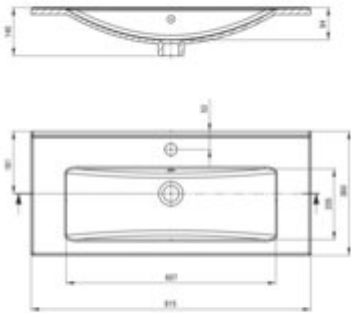

TUBO

Ceramic washbasin, recessed

Product code: CTU_638M

EAN: 5907650880332

Color: white

Warranty [years]: 10

Finish	white
Material	ceramic
Installation method	furniture, recessed
Width [mm]	360
Length [mm]	815
Height [mm]	140
Depth [mm]	94
Hole for the tap	yes

Features:

- Hard and durable ceramics does not lose its properties with long use
- Antibacterial coating, preventing the growth of microorganisms
- Only the best materials, the quality of which has been confirmed by laboratory tests
- Dedicated cleaning agent, safe for cleaned surfaces