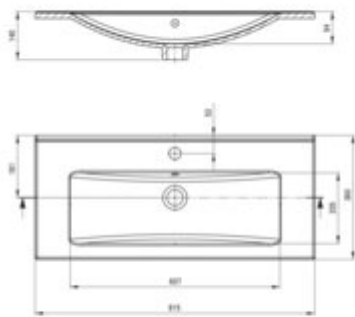

TUBO

Ceramic washbasin, recessed

Product code: CTU_638M

EAN: 5907650880332

Color: white

Warranty [years]: 10

Finish	white
Material	ceramic
Installation method	furniture, recessed
Width [mm]	360
Length [mm]	815
Height [mm]	140
Depth [mm]	94
Hole for the tap	yes

Features:

- Hard and durable ceramics does not lose its properties with long use
- Antibacterial coating, preventing the growth of microorganisms
- Only the best materials, the quality of which has been confirmed by laboratory tests
- Dedicated cleaning agent, safe for cleaned surfaces