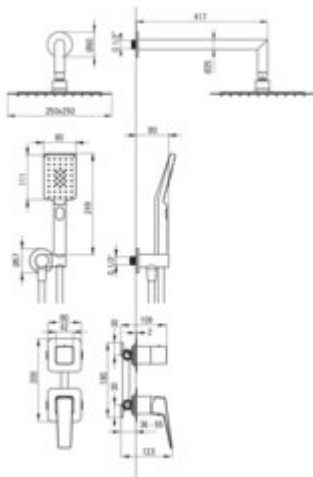

BLUR

Concealed shower set

Product code: NQL_A9YK

EAN: 5907650898993

Color: bianco

Warranty [years]: 7

Mixer

Mixer type	single-handle, mixer
Installation method	concealed
Flow class [l/min]	A <= 15 (9.1 - 15)
Acoustic group [dB]	II (20 < x <= 30)

Shower overhead

Shape	square
Material	stainless steel
Width [mm]	250
Length [mm]	250
Number of functions	1

Hand shower

Number of functions	3
Anti-calc	yes

Hose

Length [mm]	1500
Braid material	PVC
Anti-twist	1