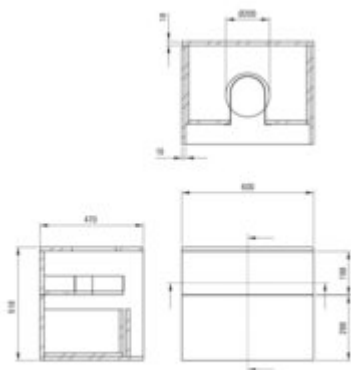

### Furniture

Finish	black
Installation method	wall-mounted
Width [mm]	600
Height [mm]	520
Depth [mm]	470
Material	MDF, particle board
Mounting kit included	no