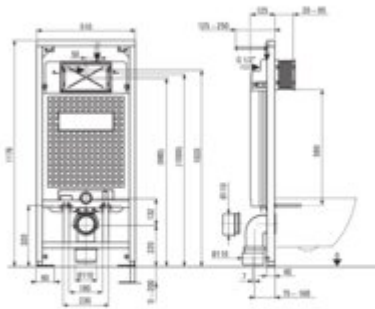

PEONIA

Toilet set, concealed

Product code: CDEA6ZPW
EAN: 5908212097601
Color: bianco, white
Warranty [years]: 10

Concealed toilet frame

Frame height adjustment [mm]	200
Tank capacity [l]	9
Double flushing [l]	3/6
Designated for light casing	yes
Designated for installation in front of the load-bearing wall	yes
Connection valve G1/2"	yes
Silent flushing and filling	yes
Mounting bolts spacing 180 mm and 230 mm	yes

Toilet bowl

Finish	white
Type	wall-mounted
Rim type	rimless
Hidden mountings	yes

Toilet seat

Slow-close toilet seat	yes
Slim toilet seat	yes
Chrome hinges	no
Quick seat detachment	yes
Antibacterial	yes

Flush button