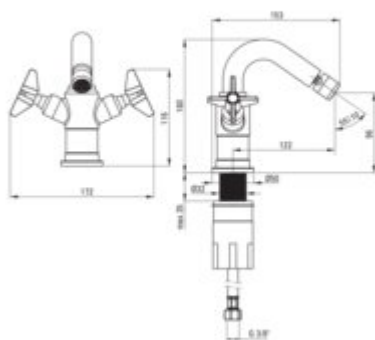

TEMISTO

Bidet tap

Product code: BQT_M30D

EAN: 5907650827498

Color: brass

Warranty [years]: 7

Mixer

Finish	brass
Material	brass
Mixer type	two-handle, mixer
Installation method	standing
Total mixer height [mm]	160
Flow class [l/min]	Z - 4-9 l/min
Acoustic group [dB]	I (x <= 20)

Mixer cartridge

Ceramic cartridge size	1/2"
------------------------	------

Spout

Mixer spout range [mm]	122
Material	brass

Aerator

Aerator type	honeycomb
Aerator size	M22

Connecting hose

Length [mm]	450
Installation thread	3/8"
Connection thread	M10

Features:

- Deante Design Studio Collection
- Design that connects the past with the future
- Hand-crafted elements
- Innovative and durable brass color coating
- 45 cm connection hoses included
- The mixer is equipped with a stream aerator
- The mixer body is made of the highest quality brass
- Z flow class (4-9 l/min) allowing for water consumption reduction
- The mounting sleeve facilitates the installation of the mixer
- we recommend buying a universal plug in the color of the mixer
- Cleaning agent for fixtures in all colors available