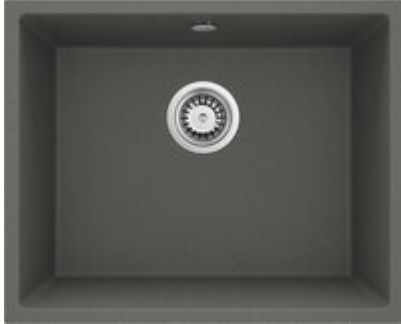

CORDA

Granite sink, 1-bowl

Product code: ZQA_T10C
EAN: 5908212088609
Color: anthracite metallic
Warranty [years]: 18

Sink

Finish	anthracite metallic
Surface type	matte
Material	granite
Installation method	undermount, flush, inset
Number of bowls	1
Minimum cabinet width [mm]	600
Width [mm]	440
Length [mm]	540
Height [mm]	200
Bowl depth [mm]	188
Cut-out Length [mm]	500
Cut-out Width [mm]	400
Reversible	no
Equipped with accessories	yes
Drain diameter	3.5"

Sink waste kit

Finish	steel
Plug type	manual
Low siphon/ Space saver	yes
possibility to connect a dishwasher/ washing machine	yes

Features:

- Deante Design Studio Collection
- **ATTENTION!** Before cutting a hole in the tabletop to install the sink, take into account th
- Properties of Deante granite: resistance to impact, high temperature, discoloration, therm
- Longest, 18 years warranty
- The sink is equipped with fittings with a connection to the dishwasher
- Hydrophobic properties repel water molecules
- The finish enriched with silver ions adds antiseptic properties
- The exceptionally spacious and deep bowl will even accommodate trays taken out of the oven
- Dedicated cleaning agent, safe for cleaned surfaces
- Space-saving siphon which facilitates e.g. sorting waste
- Possibility to purchase a drainer that perfectly fits this model