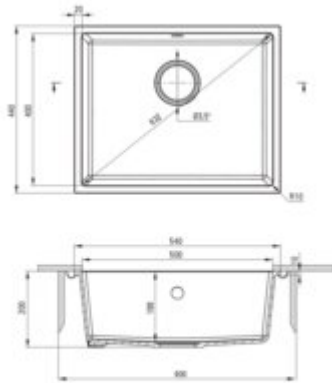

CORDA

Granite sink, 1-bowl

Product code: ZQA_T10C
EAN: 5908212088609
Color: anthracite metallic
Warranty [years]: 18

Sink

Finish	anthracite metallic
Surface type	matte
Material	granite
Installation method	undermount, flush, inset
Number of bowls	1
Minimum cabinet width [mm]	600
Width [mm]	440
Length [mm]	540
Height [mm]	200
Bowl depth [mm]	188
Cut-out Length [mm]	500
Cut-out Width [mm]	400
Reversible	no
Equipped with accessories	yes
Drain diameter	3.5"

Sink waste kit

Finish	steel
Plug type	manual
Low siphon/ Space saver	yes
possibility to connect a dishwasher/ washing machine	yes

Features:

- Deante Design Studio Collection
- **ATTENTION!** Before cutting a hole in the tabletop to install the sink, take into account th
- Properties of Deante granite: resistance to impact, high temperature, discoloration, therm
- Longest, 18 years warranty
- The sink is equipped with fittings with a connection to the dishwasher
- Hydrophobic properties repel water molecules
- The finish enriched with silver ions adds antiseptic properties
- The exceptionally spacious and deep bowl will even accommodate trays taken out of the oven
- Dedicated cleaning agent, safe for cleaned surfaces
- Space-saving siphon which facilitates e.g. sorting waste
- Possibility to purchase a drainer that perfectly fits this model