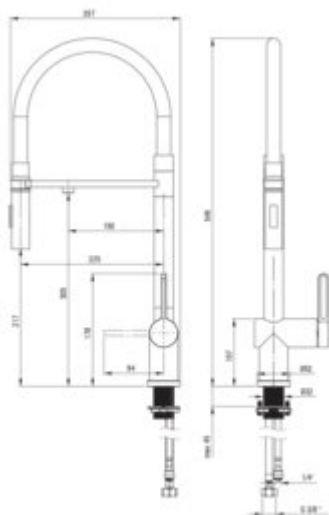

MAGNETIC

Kitchen tap, with water filter connection

Product code: BRM_R75M
EAN: 5907650864226
Color: brushed gold
Warranty [years]: 7

Mixer

Finish	brushed gold
Material	steel 304
Mixer type	for the water filter connection, single-handle, mixer
Installation method	standing
Flow class [l/min]	Z - 4-9 l/min
Acoustic group [dB]	I (x <= 20)

Mixer cartridge

Ceramic cartridge size	35 mm
------------------------	-------

Spout

Spout type	elastic
Material	silicone

Aerator

Aerator type	honeycomb
--------------	-----------

Connecting hose

Length [mm]	600
Installation thread	3/8"
Connection thread	M10

Hand shower

Number of functions	2
---------------------	---

Features:

- Deante Design Studio Collection
- Coating applied using the PVD method
- The mixer is equipped with a stream aerator
- Z flow class (4-9 l/min) allowing for water consumption reduction
- 2-function hand shower (rain and air stream)
- 45 cm connection hoses included
- Tap with connection to a water filter
- Magnetic spout holder
- Dedicated cleaning agent, safe for cleaned surfaces